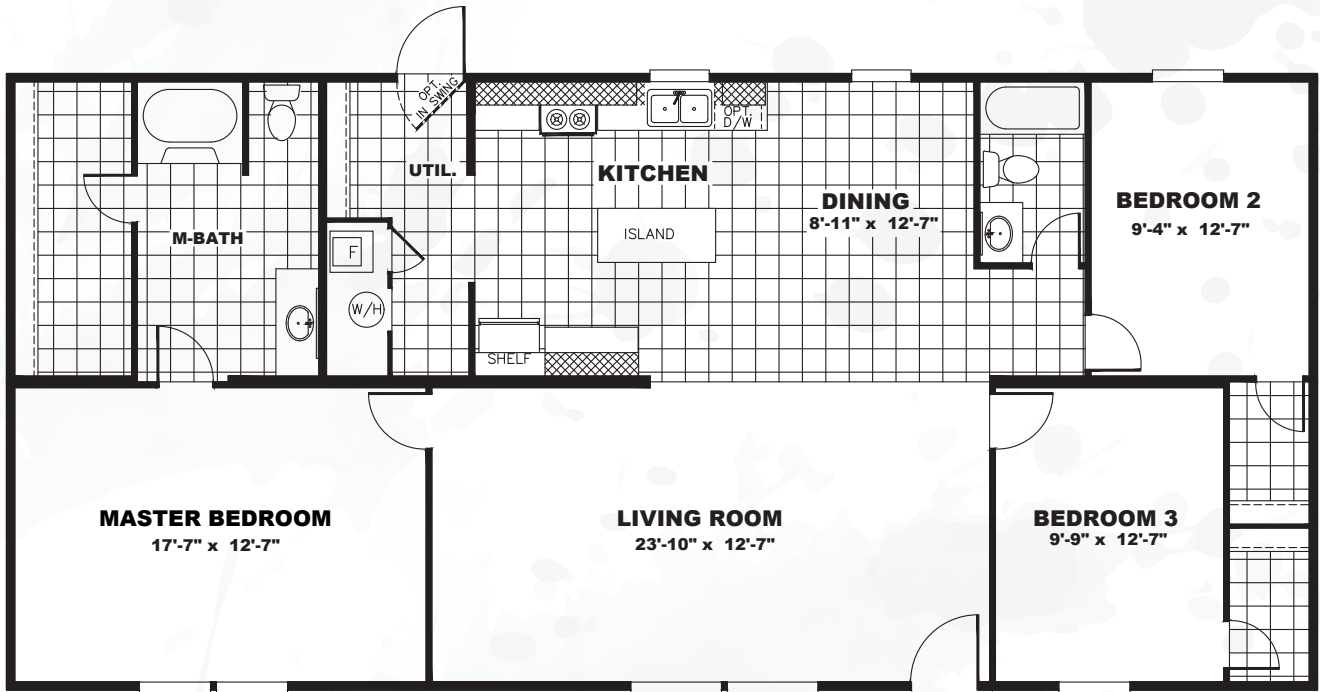

THRILL

TRU28563R

1,475 sq ft // 3 beds // 2 baths

The home series and floor plans shown all have starting prices within the price range indicated. Your local Home Center can quote you specific prices and terms of purchase for specific homes. TRU invests in continuous product and process improvement. All home series, floor plans, specifications, dimensions, features, materials, availability, and starting prices shown are artist's renderings or estimates and are subject to change without notice or obligation. Dimensions are nominal and length and width measurements are from exterior wall to exterior wall. Starting prices include the home only, plus typical delivery and installation. Starting prices do not include other costs such as taxes, title fees, insurance premiums, filing or recording fees, land or improvements to the land, optional home features, optional delivery or installation services, wheels and axles, community or homeowner association fees, or any other items not shown on your Retailer Closing Agreement and related documents (your RCA). Your RCA will show the details of your purchase. 2020 TRU. All rights reserved.